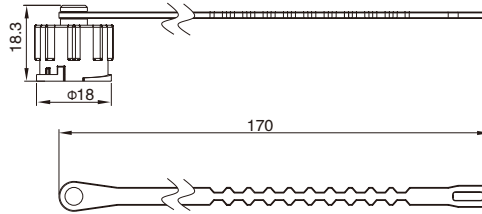

M16 Protection Cap for Male With Fix-Cap Cable Connector

- Connector series: M16
- Gender: for Male
- Locking type: Quick-lock
- Part No.: PCSM16-1

General information

Material:	PA+GF
Loop:	TPU
Color:	Black
Degree of protection:	IP65, IP67 in locked condition

M16 Protection Cap for female Molded cable connector without fix cap

- Connector series: M16
- Gender: for Female
- Locking type: Quick-lock
- Part No.: PCNM16-1

General information

Material:	PA+GF
Gasket:	FKM
Loop:	TPU
Color:	Black
Degree of protection:	IP65, IP67 in locked condition

M16 Protection Cap for Male/ Female Panel-mount Connector

- Connector series: M16
- Gender: for Male/Female
- Locking type: Quick-lock
- Part No.: PCNM16-2

General information

Material:	PA+GF
Gasket:	FKM
Loop:	TPU
Color:	Black
Degree of protection:	IP65, IP67 in locked condition