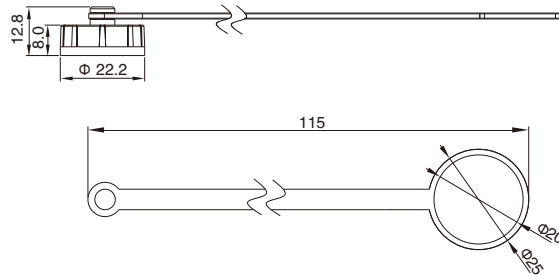

M16 Protection Cap for Male With Fix-Cap Cable Connector

- Connector series: M16
- Gender: for Male
- Locking type: Quick-lock
- Part No.: PCSM16-1

General information

Material:	PA+GF
Loop:	TPU
Color:	Black
Degree of protection:	IP65, IP67 in locked condition

M16 Protection Cap for female Molded cable connector without fix cap

- Connector series: M16
- Gender: for Female
- Locking type: Quick-lock
- Part No.: PCNM16-1

General information

Material:	PA+GF
Gasket:	FKM
Loop:	TPU
Color:	Black
Degree of protection:	IP65, IP67 in locked condition

M16 Protection Cap for Male/ Female Panel-mount Connector

- Connector series: M16
- Gender: for Male/Female
- Locking type: Quick-lock
- Part No.: PCNM16-2

General information

Material:	PA+GF
Gasket:	FKM
Loop:	TPU
Color:	Black
Degree of protection:	IP65, IP67 in locked condition