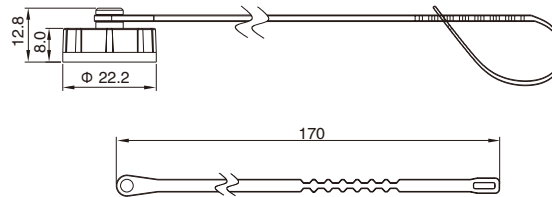

M16 Protection Cap for Male With Fix-Cap Cable Connector

- Connector series: M16
- Gender: for Male
- Locking type: Quick-lock
- Part No.: PCSM16-1

General information

Material:	PA+GF
Loop:	TPU
Color:	Black
Degree of protection:	IP65, IP67 in locked condition

M16 Protection Cap for female Molded cable connector without fix cap

- Connector series: M16
- Gender: for Female
- Locking type: Quick-lock
- Part No.: PCNM16-1

General information

Material:	PA+GF
Gasket:	FKM
Loop:	TPU
Color:	Black
Degree of protection:	IP65, IP67 in locked condition

M16 Protection Cap for Male/ Female Panel-mount Connector

- Connector series: M16
- Gender: for Male/Female
- Locking type: Quick-lock
- Part No.: PCNM16-2

General information

Material:	PA+GF
Gasket:	FKM
Loop:	TPU
Color:	Black
Degree of protection:	IP65, IP67 in locked condition